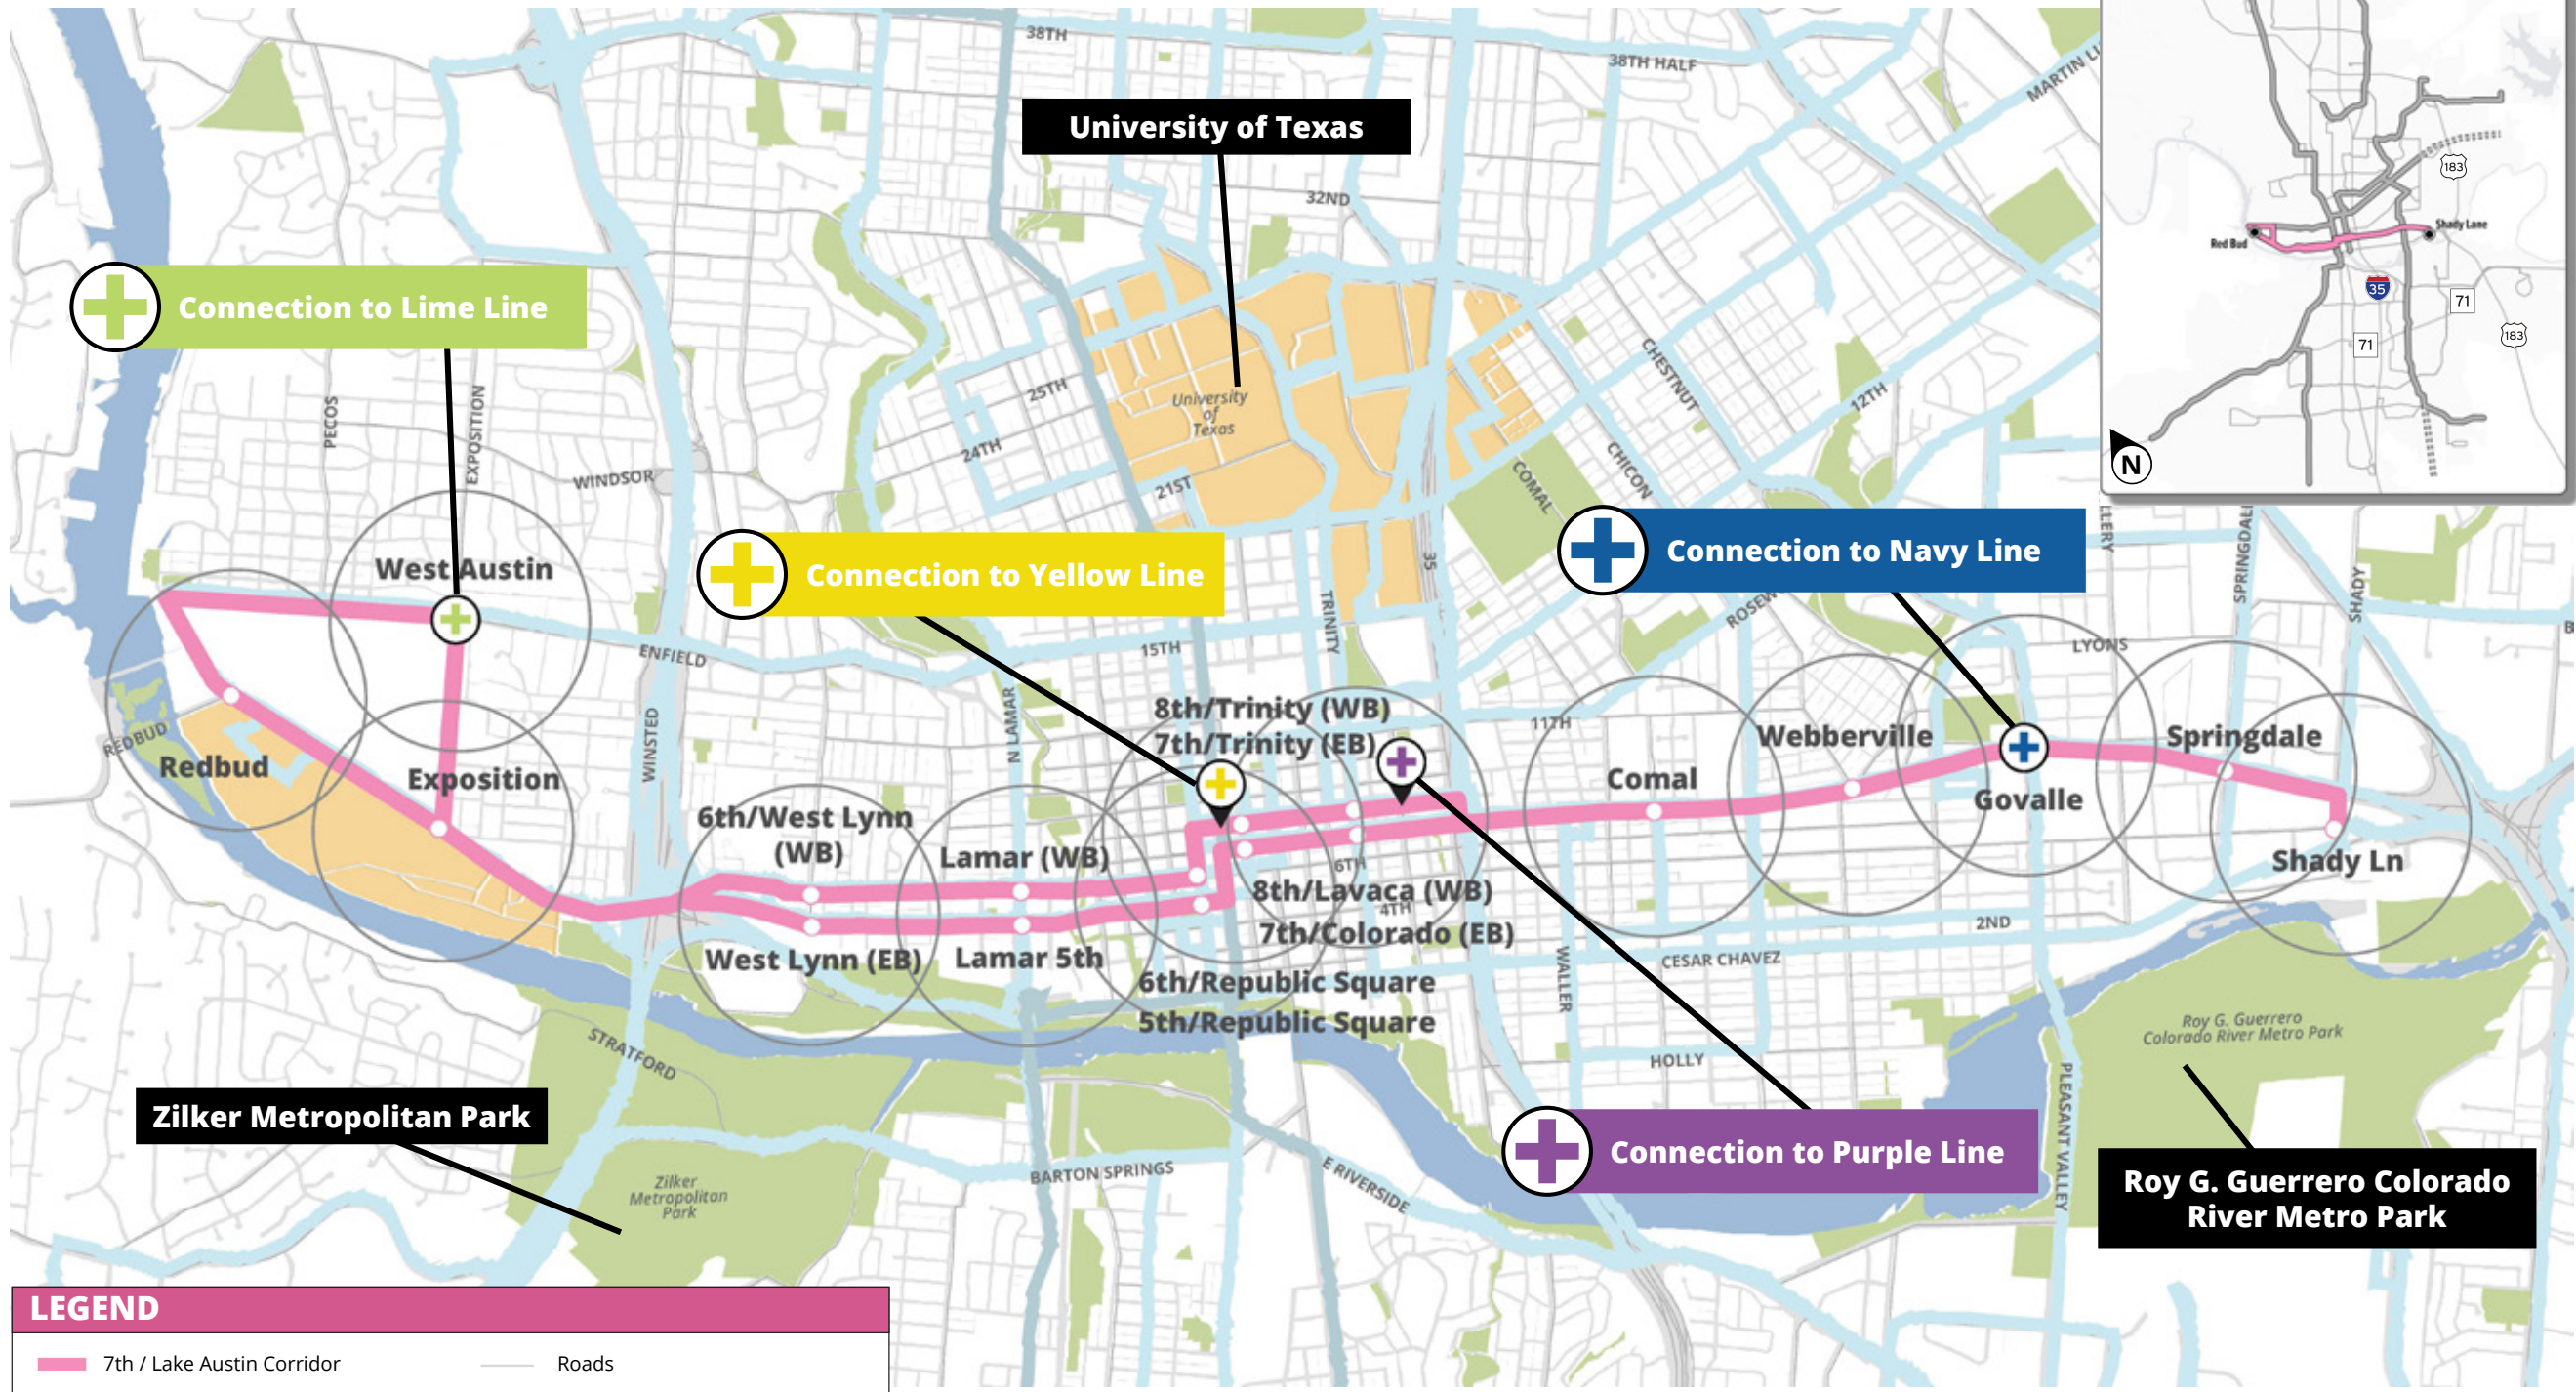

PINK LINE

7TH/LAKE AUSTIN CORRIDOR

LEGEND

7th / Lake Austin Corridor	Roads
Potential Station (Exact Location TBD)	MetroRapid Routes 801/803
1/2 Mile Station Area Radius	Local Bus Connections
Parks	BRT Corridor Connection